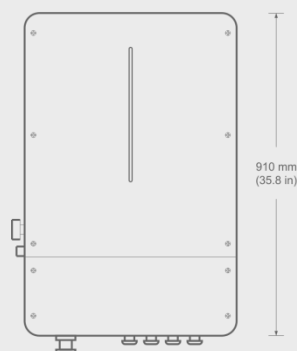

XTE-SERIES

HYBRID INVERTER

ON/OFF GRID HYBRID INVERTER
230 V a c - 6 - 8 - 10 kW

XTE- SERIES

EUROPE

Specifications

	XT-6K	XT-8K	XT-10K	
SOLAR	Nominal PV Power (kW)	6	8	10
	Max. Power (kW)	9	12	15
	Max. PV DC Voltage (V)	500 (520)		
	MPPT Voltage Range (V)	110 - 500		
	Max. Input Current of Single MPPT (A)	14		
	MPPT Tracker / Strings	4		
	Channels Per MPPT	1		
AC OUTPUT	Rated Output Power (kW)	6	8	10
	Max. AC Output Power (kW)	6.6	8.8	11
	Max. Output Current (A)	27.5	36.7	45.8
	AC Output Voltage (V)	230 (single phase)		
	Rated Frequency (Hz)	50 / 60		
	Frequency Range	50 ± 5 Hz / 60 ± 5 Hz		
	THDI	< 3 %		
BATTERY	Battery Voltage Range (V)	40 ~ 58.4		
	Max. Charging Voltage (V)	58.4		
	Max. Charge / Discharge Current (A)	135 / 135	190 / 190	190 / 210
	Battery Type	Li-Ion		
	Communication Interface	WeCo-CAN		
EPS OUTPUT	Rated Power (kVA)	6	8	10
	Rated Output Voltage (V)	230 (single phase not for North America Standard)		
	Rated Output Current (A)	25	33,3	41,6
	Rated Frequency (Hz)	50 / 60		
	Automatic Switching Time (ms)	< 10		
	THDI	< 3 %		
GENERAL DATA	Overload Capacity	125 %, 60s / 150 %, 1s		
	Europe Efficiency	≥ 98.2 %		
	Ingress Protection	IP65 / NEMA 3R		
	Noise Emission (dB)	< 38		
	Operating Temperature	-25 °C ~ 60 °C		
	Cooling	Natural		
	Relative Humidity	0 ~ 95 % (non-condensing)		
	Altitude	2,000 m (above 2000 m derating)		
	Dimensions (W × D × H) (mm)	430 × 225 × 710		
	Weight (Kg)	41		
	Isolation Transformer	No		
	Self - Consumption (W)	< 3		
	Display	LED BAR		
	Logic Multicolor LED Bar	WeCo WiFi Antenna		
COMM 1	CAN			
SAFETY STANDARD	COMM	CT Sensor		
	EUROPE + SOUTH AFRICA	EMC / CE / IEC 61000: 4 / 3 IEC62109 NRS 097 - 2 - 1		